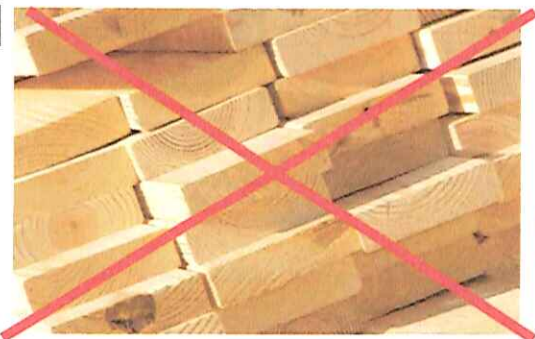

Do not attempt to grind:

Wood